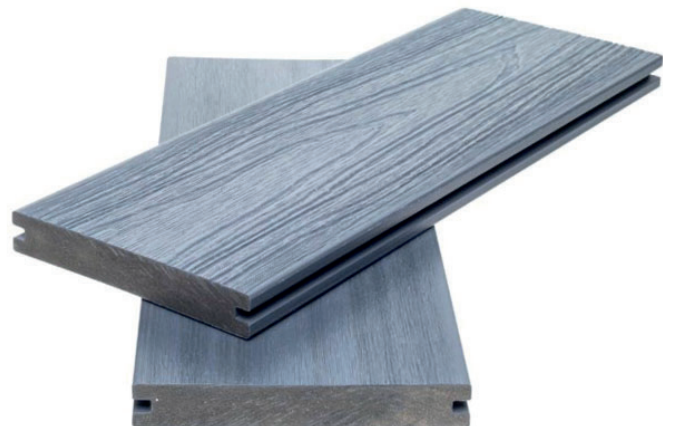

Deluxe Decking. For beauty that lasts.

Combining the beauty of natural wood with our toughest, most resilient finish, our capped composite Deluxe Range is extremely hard-wearing and requires almost no maintenance, making it ideal for premium residential and commercial applications.

The Deluxe Range features a solid composite core encapsulated in a tough outer shell offering the highest levels of protection.

- Increased scratch resistance
- Best protection against fading
- Does not splinter, split, rot or warp
- Does not need seal, stain or paint
- Lowest water absorption rate
- Resistant to mould, fungus and insect damage

Two great finishes. Choose your style.

Like our Classic Range, our Deluxe Range deck planks are reversible and have different 'wood-grain' finishes on either side. Because the capped protective layer encapsulates the whole deck plank, you can be assured that your decking will enjoy maximum protection and longevity no matter which side you choose.

Grey. Teak. Chocolate.

Choose from three Deluxe colours.

GREY

TEAK

CHOCOLATE

| PRODUCT | IMAGE | FINISH | DIMENSIONS | COLOURS |
|----------------------|---|--|---------------------------------------|---------------------------|
| Deluxe Deck Board |  | Surface 1: Wide Grain Surface 2: Narrow Grain | Board size: 142.5mm x 21.5mm x 3600mm | Grey Teak Chocolate |
| Deluxe Skirting Trim |  | Surface: Grain | Profile Size: 70mm x 10mm x 3600mm | Grey Teak Chocolate |
| Deluxe Corner Trim |  | Surface: Grain | Profile Size: 50mm x 50mm x 3600mm | Grey Teak Chocolate |
| Premium WPC Joist |  | Surface: Smooth | Profile size: 59mm x 40mm x 3600mm | Charcoal |
| Deluxe FastClip Set |  | Stainless Steel | - | - |
| Starter Clip Set |  | Electroplated Black Stainless Steel | - | - |