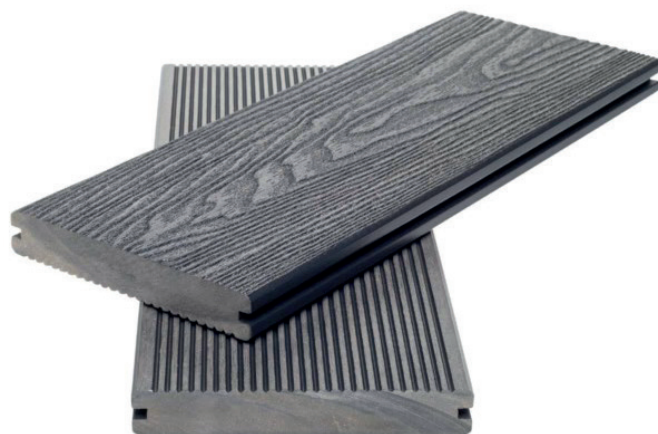

## Two great looks. On a single plank.

Our Classic Range composite decks have a great trick up their sleeves when it comes to the finish – it's reversible!

One side is a realistic wood-grain finish for a natural look, while the reverse is a modern grooved pattern.

## Solid. To the core.

The Classic Range features a solid composite construction offering strength and reliability.

- Does not splinter, split, rot or warp
- Does not need seal, stain or paint
- Low water absorption rate
- Resistant to mould and fungus
- Not susceptible to insect damage

## Grey. Teak. Chocolate.

Choose from three Classic colours.

GREY

TEAK

CHOCOLATE

PRODUCT	IMAGE	FINISH	DIMENSIONS	COLOURS
Classic Deck Board		Surface 1: Grain Surface 2: Grooved	Board size: 144.5mm x 24mm x 3600mm	Grey Teak Chocolate
Classic Skirting Trim		Surface: Grain	Profile size: 72mm x 11.5mm x 3600mm	Grey Teak Chocolate
Classic Corner Trim		Surface: Grain	Profile size: 54mm x 40mm x 3600mm	Grey Teak Chocolate
Premium WPC Joist		Surface: Smooth	Profile size: 59mm x 40mm x 3600mm	Charcoal
Classic FastClip Set		Stainless Steel	-	-
Starter Clip Set		Electroplated Black Stainless Steel	-	-